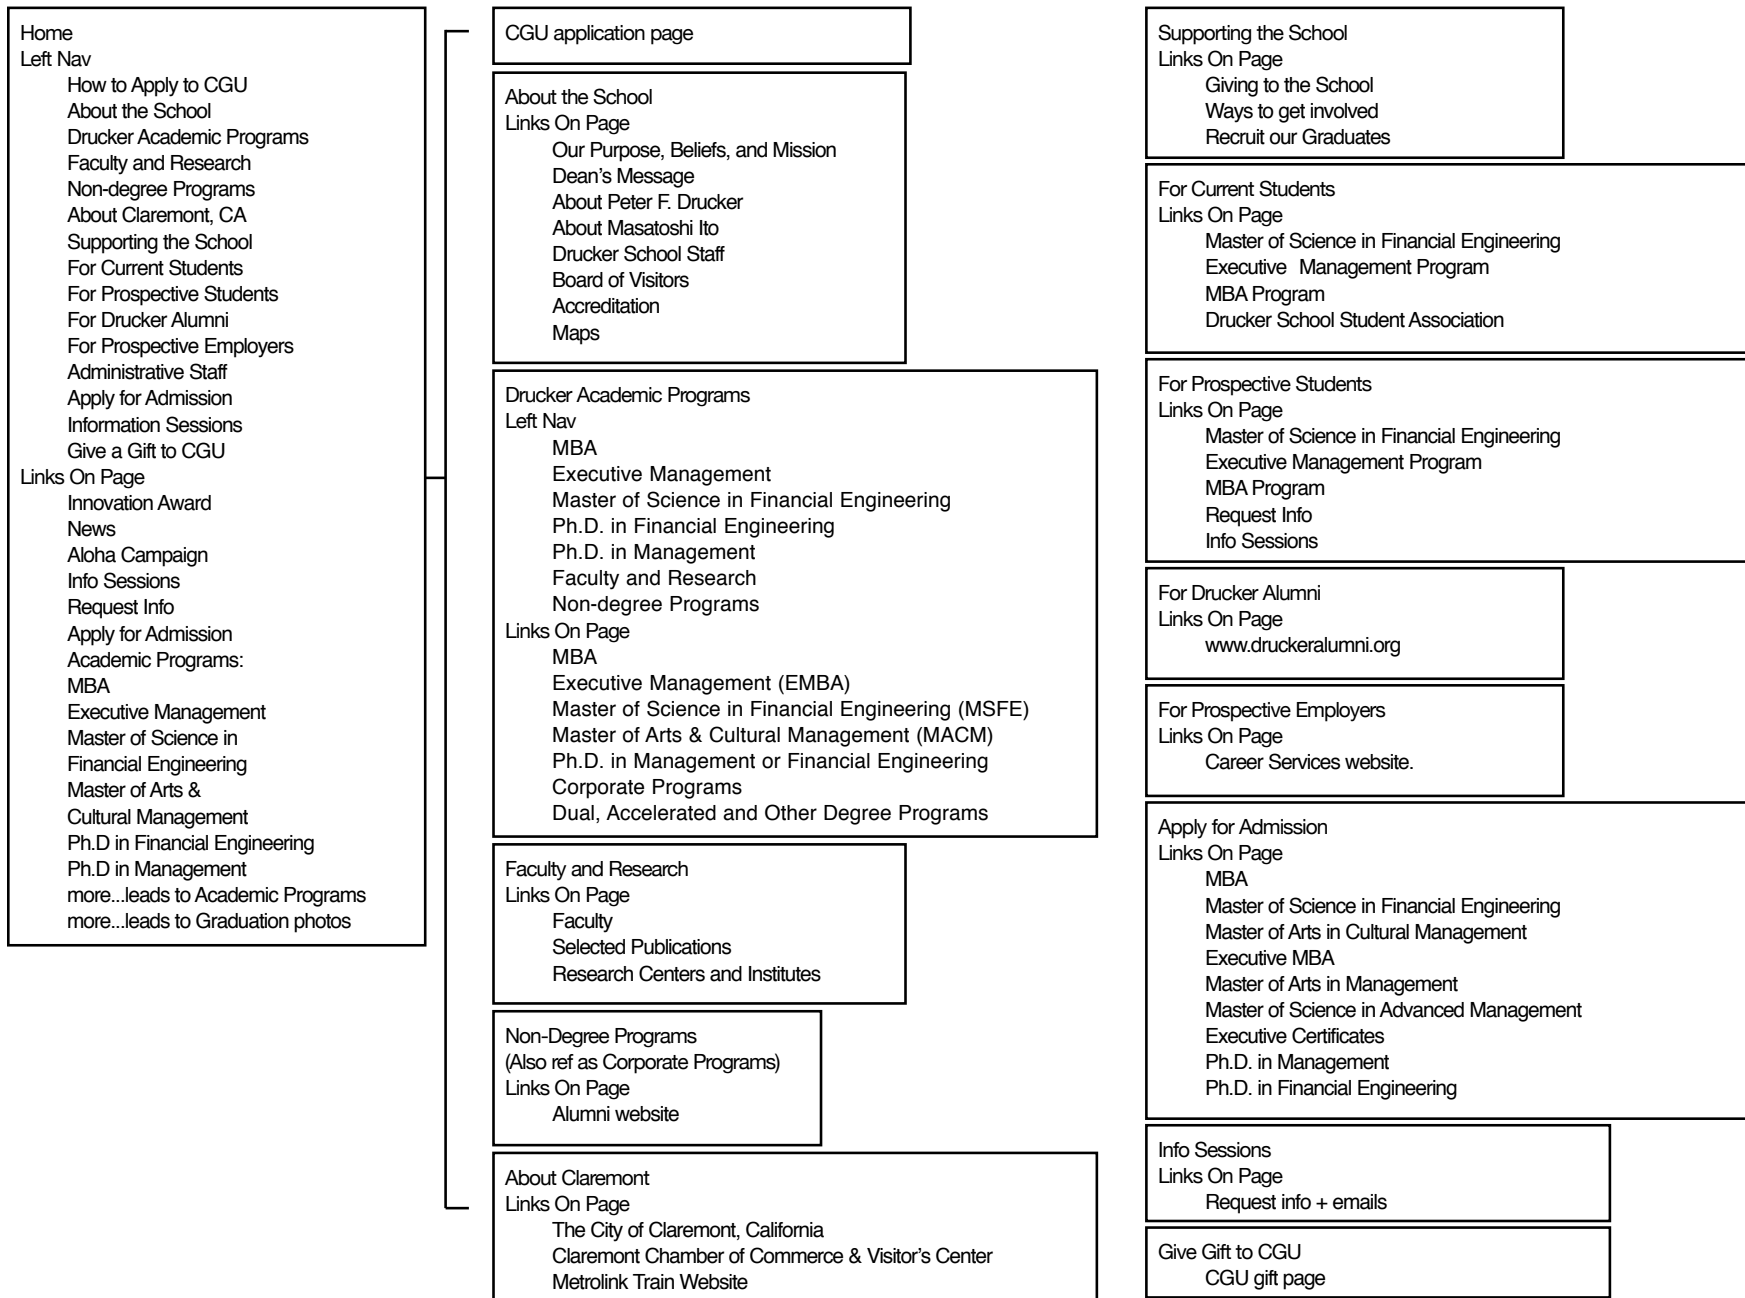

The Drucker School of Management

Sample Flow Charts and Wireframes

Presented by

information > interaction design

Home page

 **Claremont Graduate University**

[Prospective Students](#) | [Current Students](#) | [Alumni & Friends](#) | [Faculty & Staff](#)

Peter F. Drucker and Masatoshi Ito Graduate School of Management

CGU Home » Academic Programs » Drucker School  

PROGRAMS WE OFFER

- MBA
 - Curriculum
 - Admission
 - Drucker Opportunities
 - Student Life
 - Useful Contacts
- EXECUTIVE MGMT
- FINANCIAL ENGINEERING
- ARTS MANAGEMENT
- Ph.D.