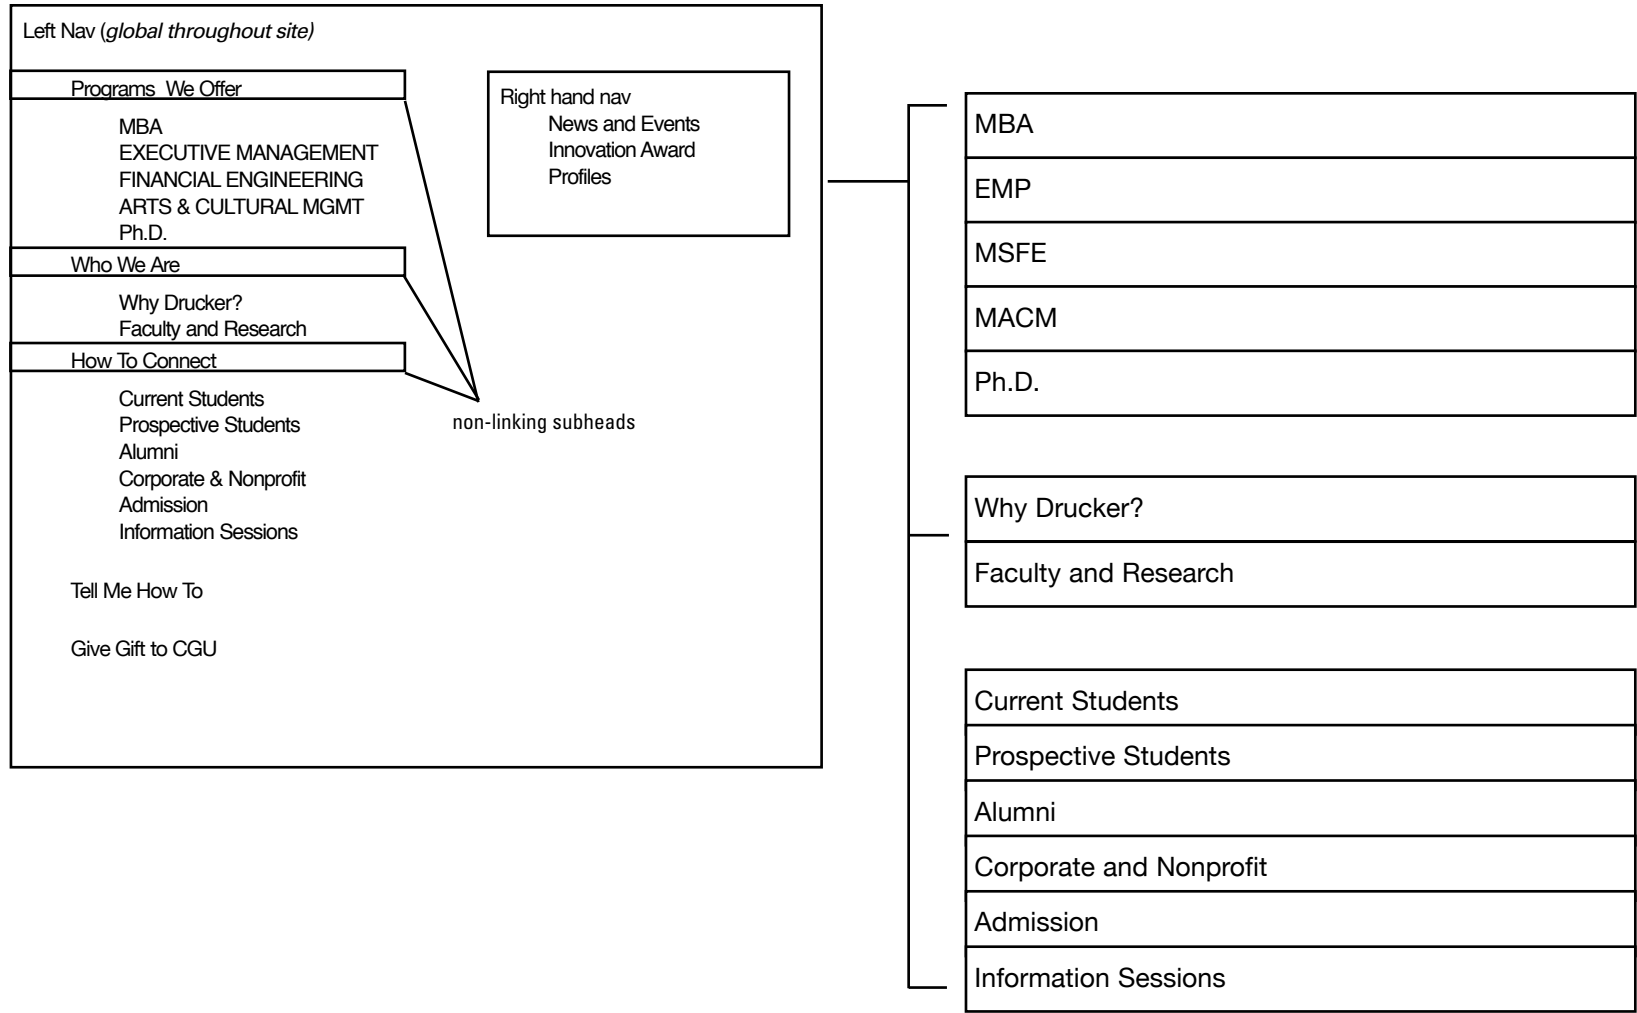

The Drucker School of Management

Sample Flow Charts and Wireframes

Presented by

information > interaction design

Home page

 **Claremont Graduate University**

[Prospective Students](#) | [Current Students](#) | [Alumni & Friends](#) | [Faculty & Staff](#)