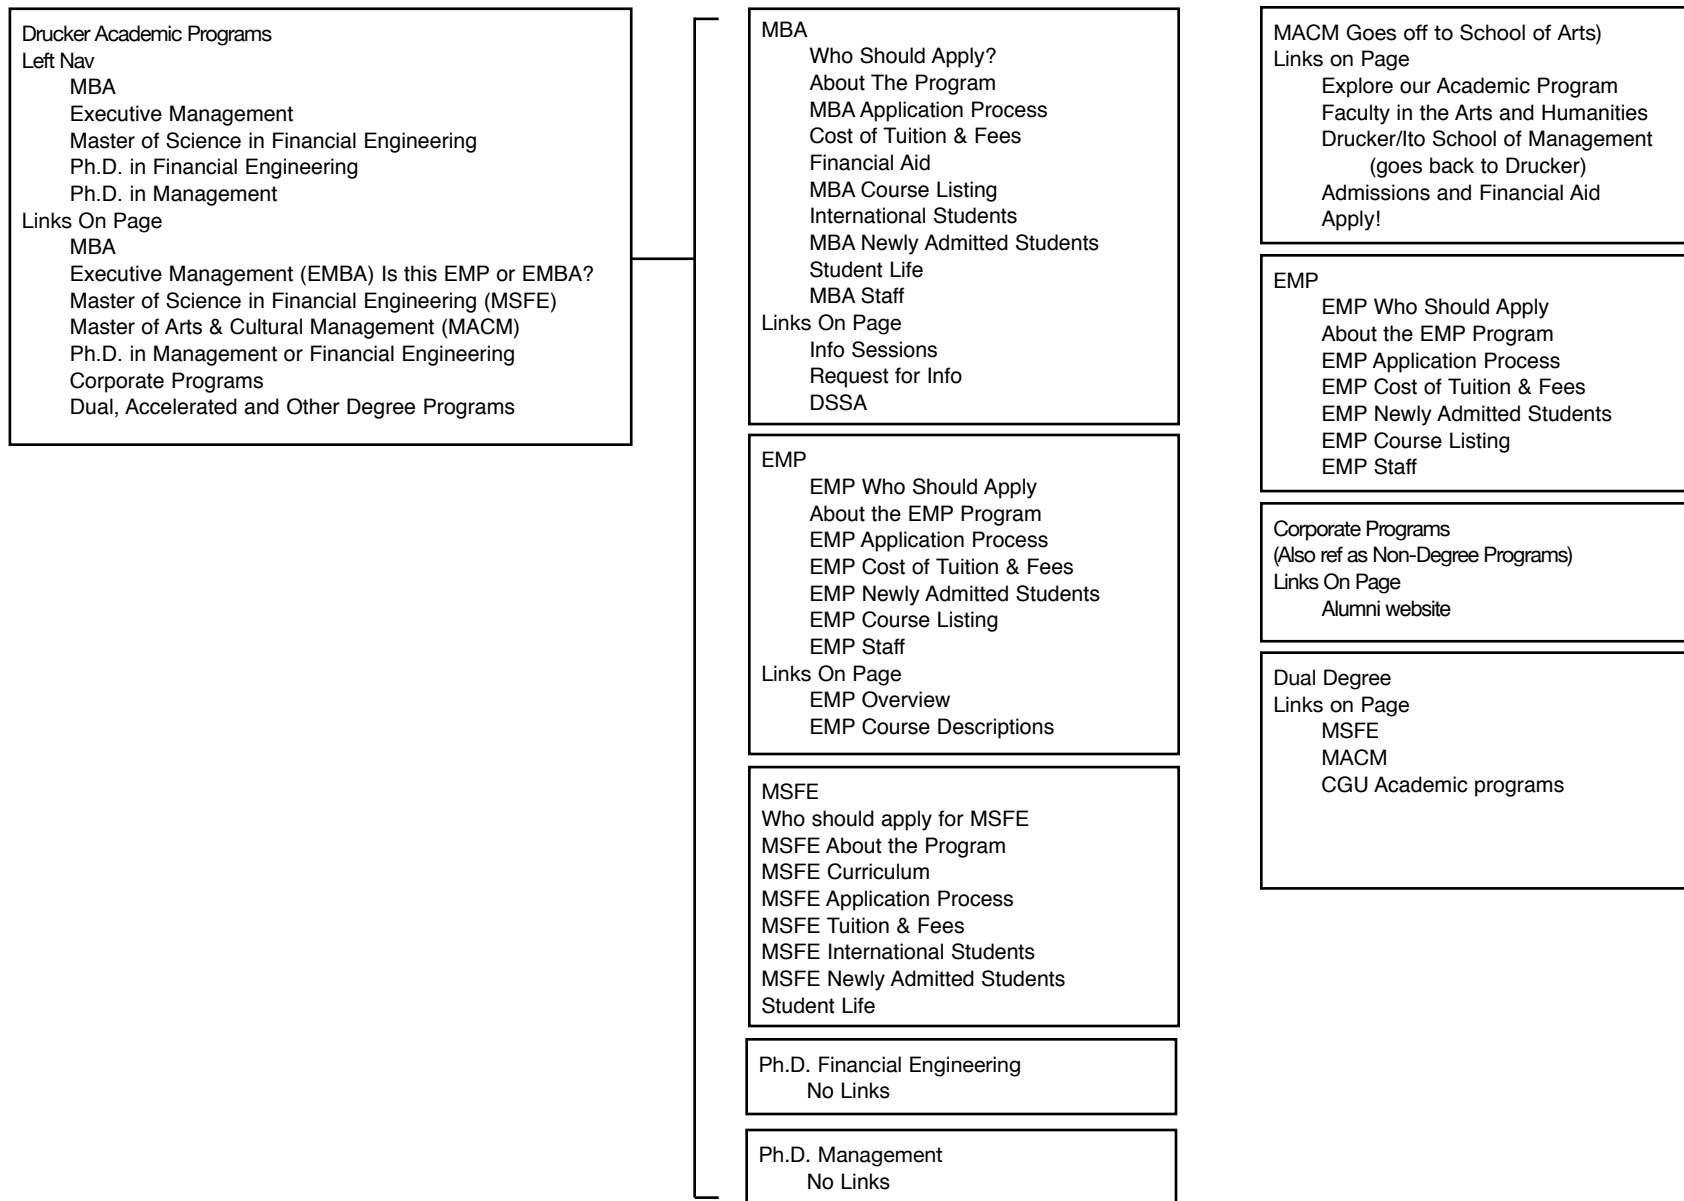

The Drucker School of Management

Sample Flow Charts and Wireframes

Presented by

information > interaction design

Home page

 **Claremont Graduate University**

[Prospective Students](#) | [Current Students](#) | [Alumni & Friends](#) | [Faculty & Staff](#)

Peter F. Drucker and Masatoshi Ito Graduate School of Management

[CGU Home](#) » [Academic Programs](#) » [Drucker School](#)

PROGRAMS WE OFFER

MBA
EXECUTIVE MGMT
FINANCIAL ENGINEERING
ARTS MANAGEMENT
Ph.D.

Peter F. Drucker and Masatoshi Ito Graduate School of Management

CGU Home » Academic Programs » Drucker School  

PROGRAMS WE OFFER

- MBA
 - Curriculum
 - Admission
 - Drucker Opportunities
 - Student Life
 - Useful Contacts
- EXECUTIVE MGMT
- FINANCIAL ENGINEERING
- ARTS MANAGEMENT
- Ph.D.